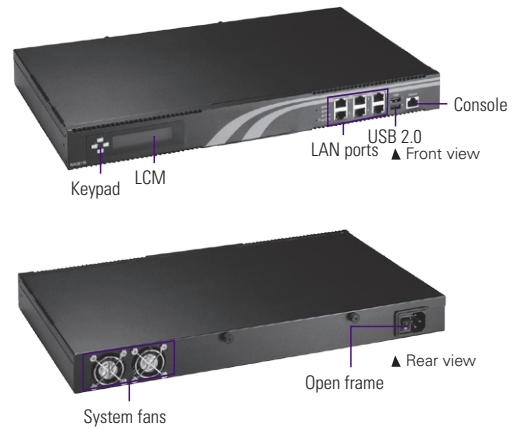

NA361R

1U Rackmount Network Appliance Platform with Intel® Atom® Processor C2558/C2758 up to 2.40 GHz and 6 GbE LANs

Features

- Intel® Atom® processor C2558/C2758 (Rangeley)
- Four DDR3-1600 U-DIMM, up to 32GB memory
- Six 10/100/1000 Mbps Ethernet ports (Intel® i354 & Intel® i210)
- Supports Intel® QuickAssist Technology
- Supports Intel® Data Plane Development Kit (Intel® DPDK)
- Suitable for VPN, network bandwidth controller, firewall and UTM applications